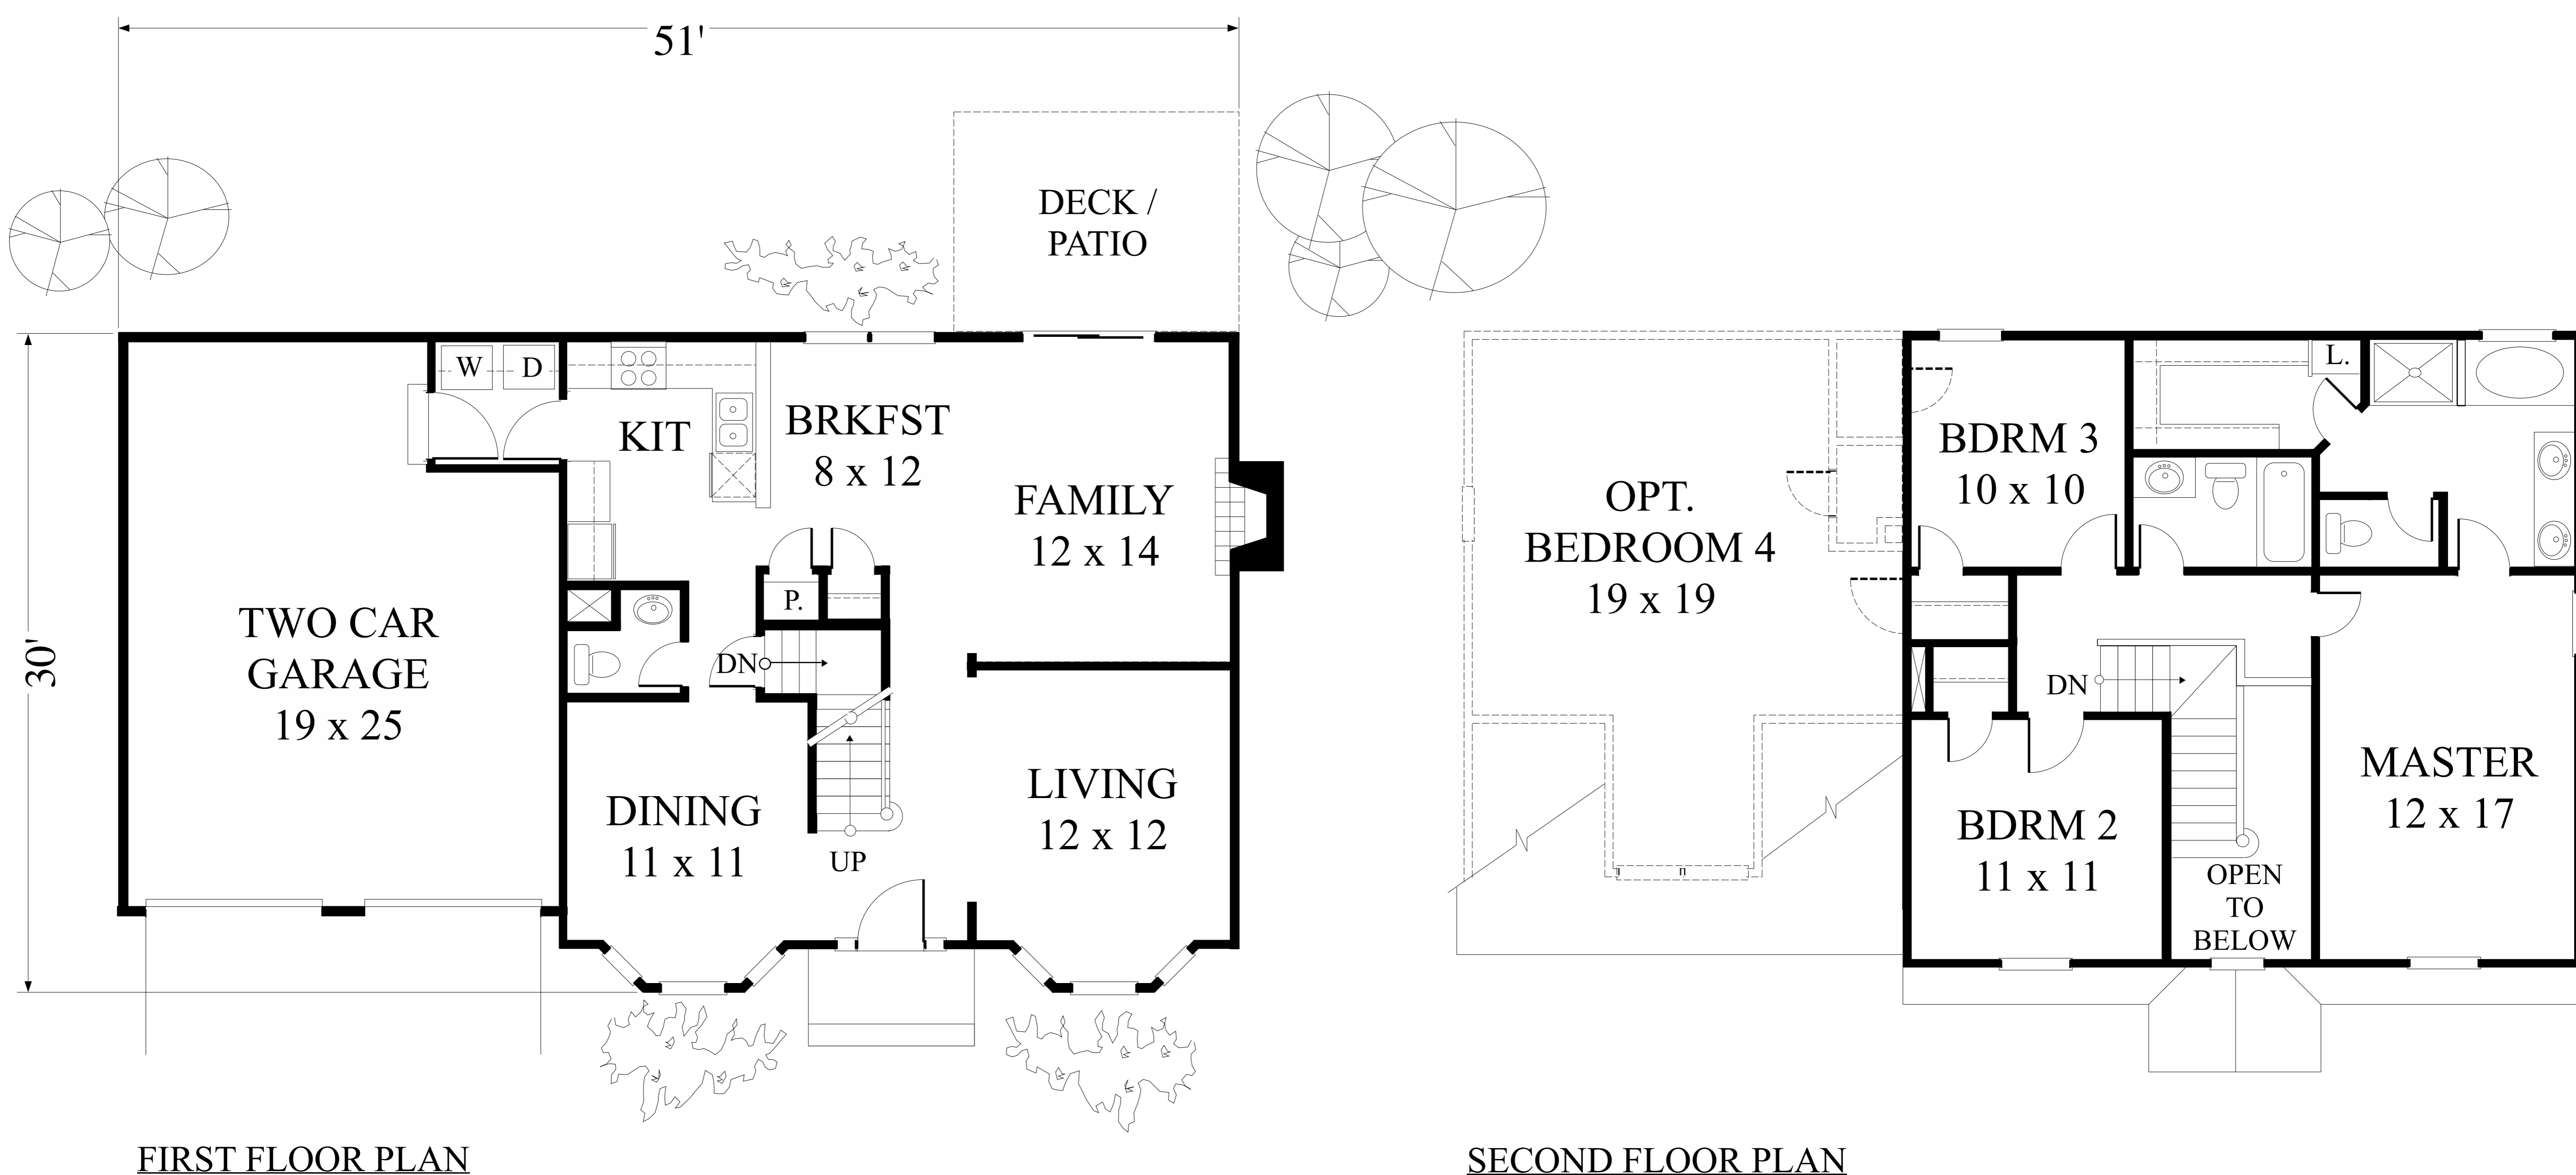

SMALL SINGLE

FIRST FLOOR PLAN

SECOND FLOOR PLAN

Copyright 2009 by James Wentling/Architects

20-09 THE LANCASTER II

1,687 SQ FT

This three bedroom Dutch colonial style house is perfect for infill sites or entry level buyers. From the two story foyer to the spacious master suite, this house includes all the features first time buyers look for when selecting a new home. With the optional bonus room / bedroom 4 added over the garage, the square footage total goes to 2,109 square feet. This plan is documented with a basement foundation.